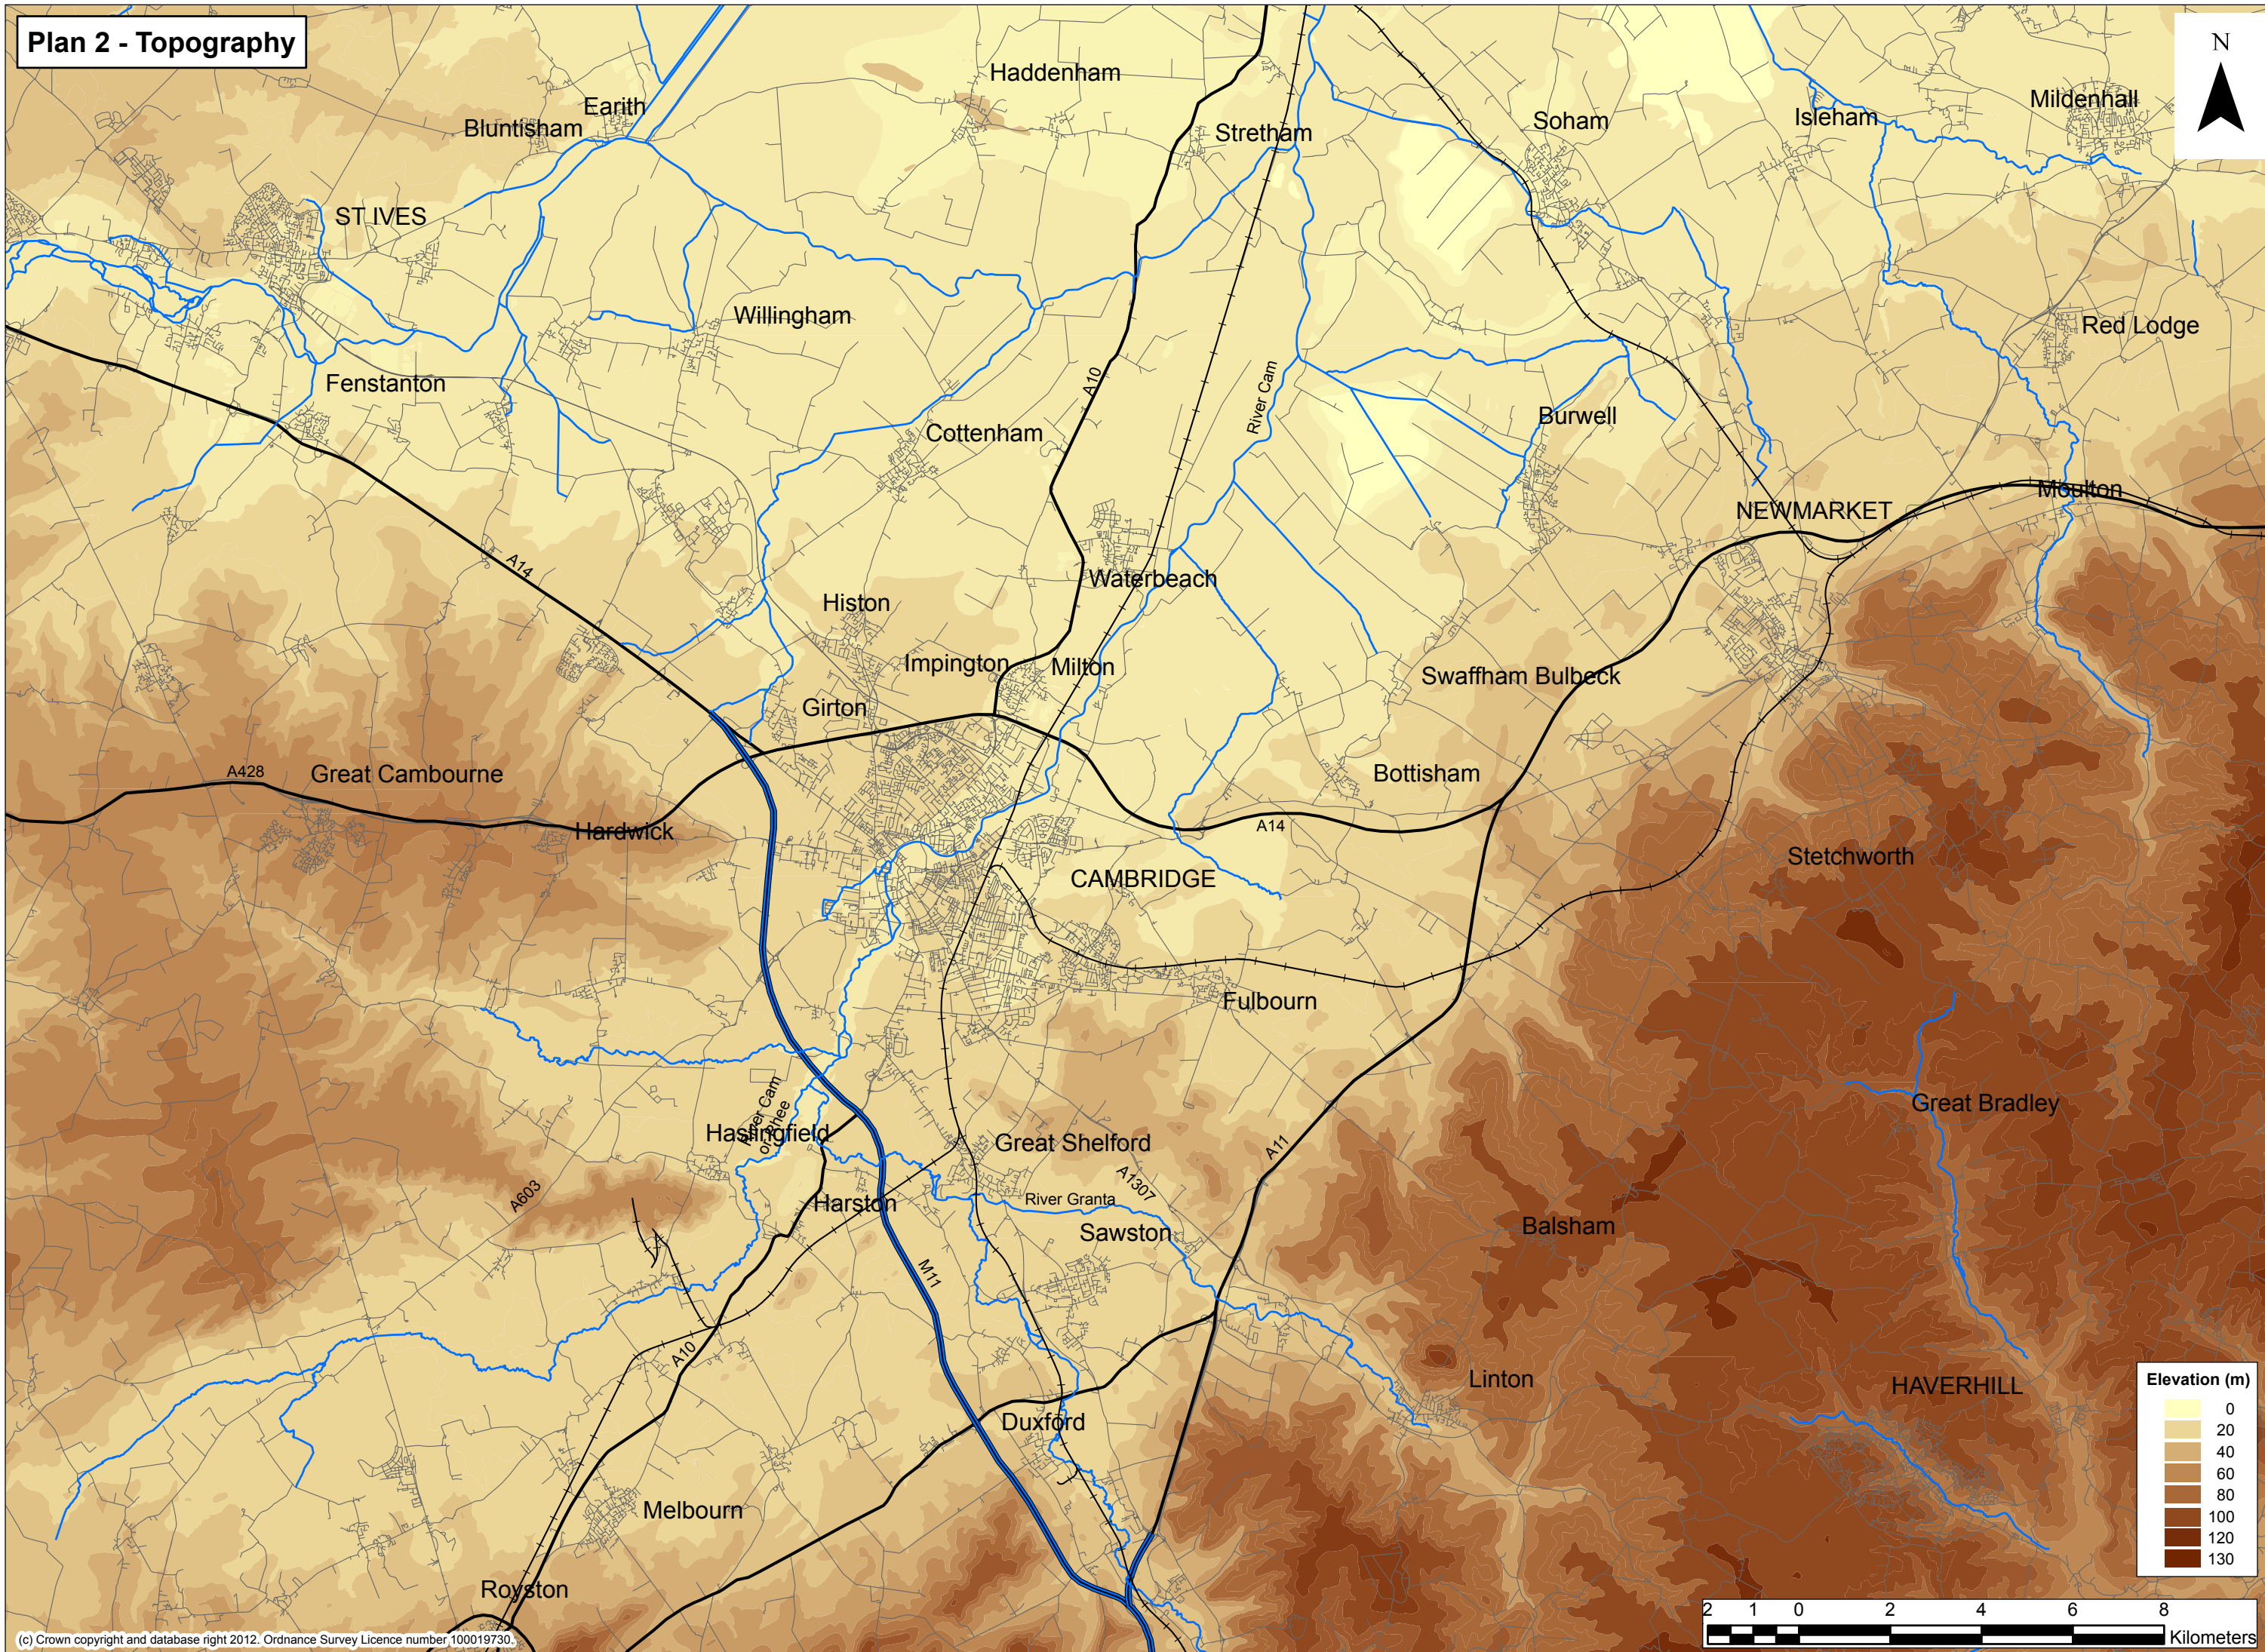

Plan 1:  
Defining Character Areas  
as set out in the  
Cambridge Landscape  
Character Assessment 2003

Plan 2 - Topography

Elevation (m)	
0	Lightest yellow
20	Light yellow
40	Yellowish-brown
60	Light brown
80	Medium brown
100	Dark brown
120	Very dark brown
130	Darkest brown